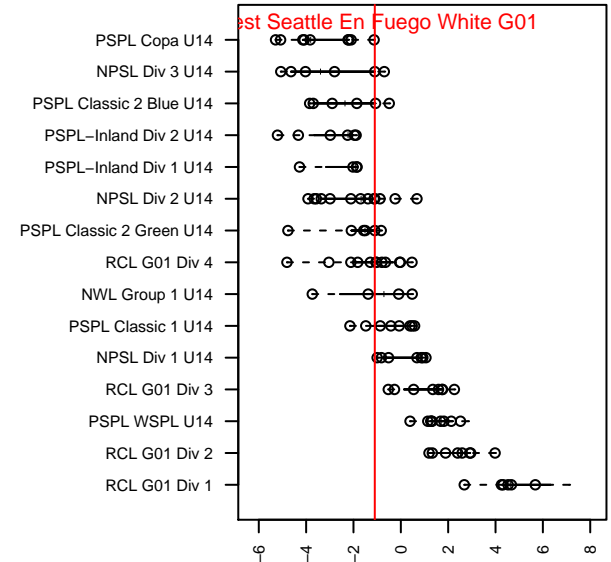

West Seattle En Fuego White G01

West Seattle, WA
G01 total strength=1013
attack=2.14 defense=2.04
fall league = PSPL Classic 2 Green U14
spr league = Spr PSPL Classic 2 U14

alt names used:

Venues played:
2015 PSPL Classic 2 Green U14
2015 Spr PSPL Classic 2 U14

**attack and defense variance (black dot)
relative to other teams
and top 10 in region**

**attack and defense rating
relative to others at age
and all opponents in last 13 months**

Performance relative to 13 month average